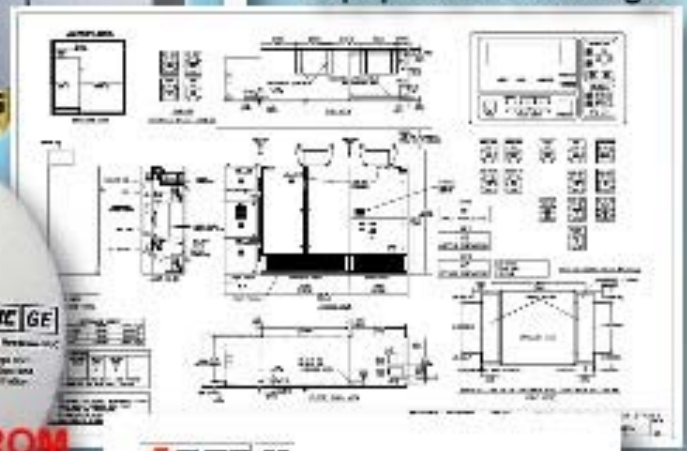

Dura-Bilt5i MV
Equipment Drawings

GEE-S1010
Dura-Bilt5i MV CDROM